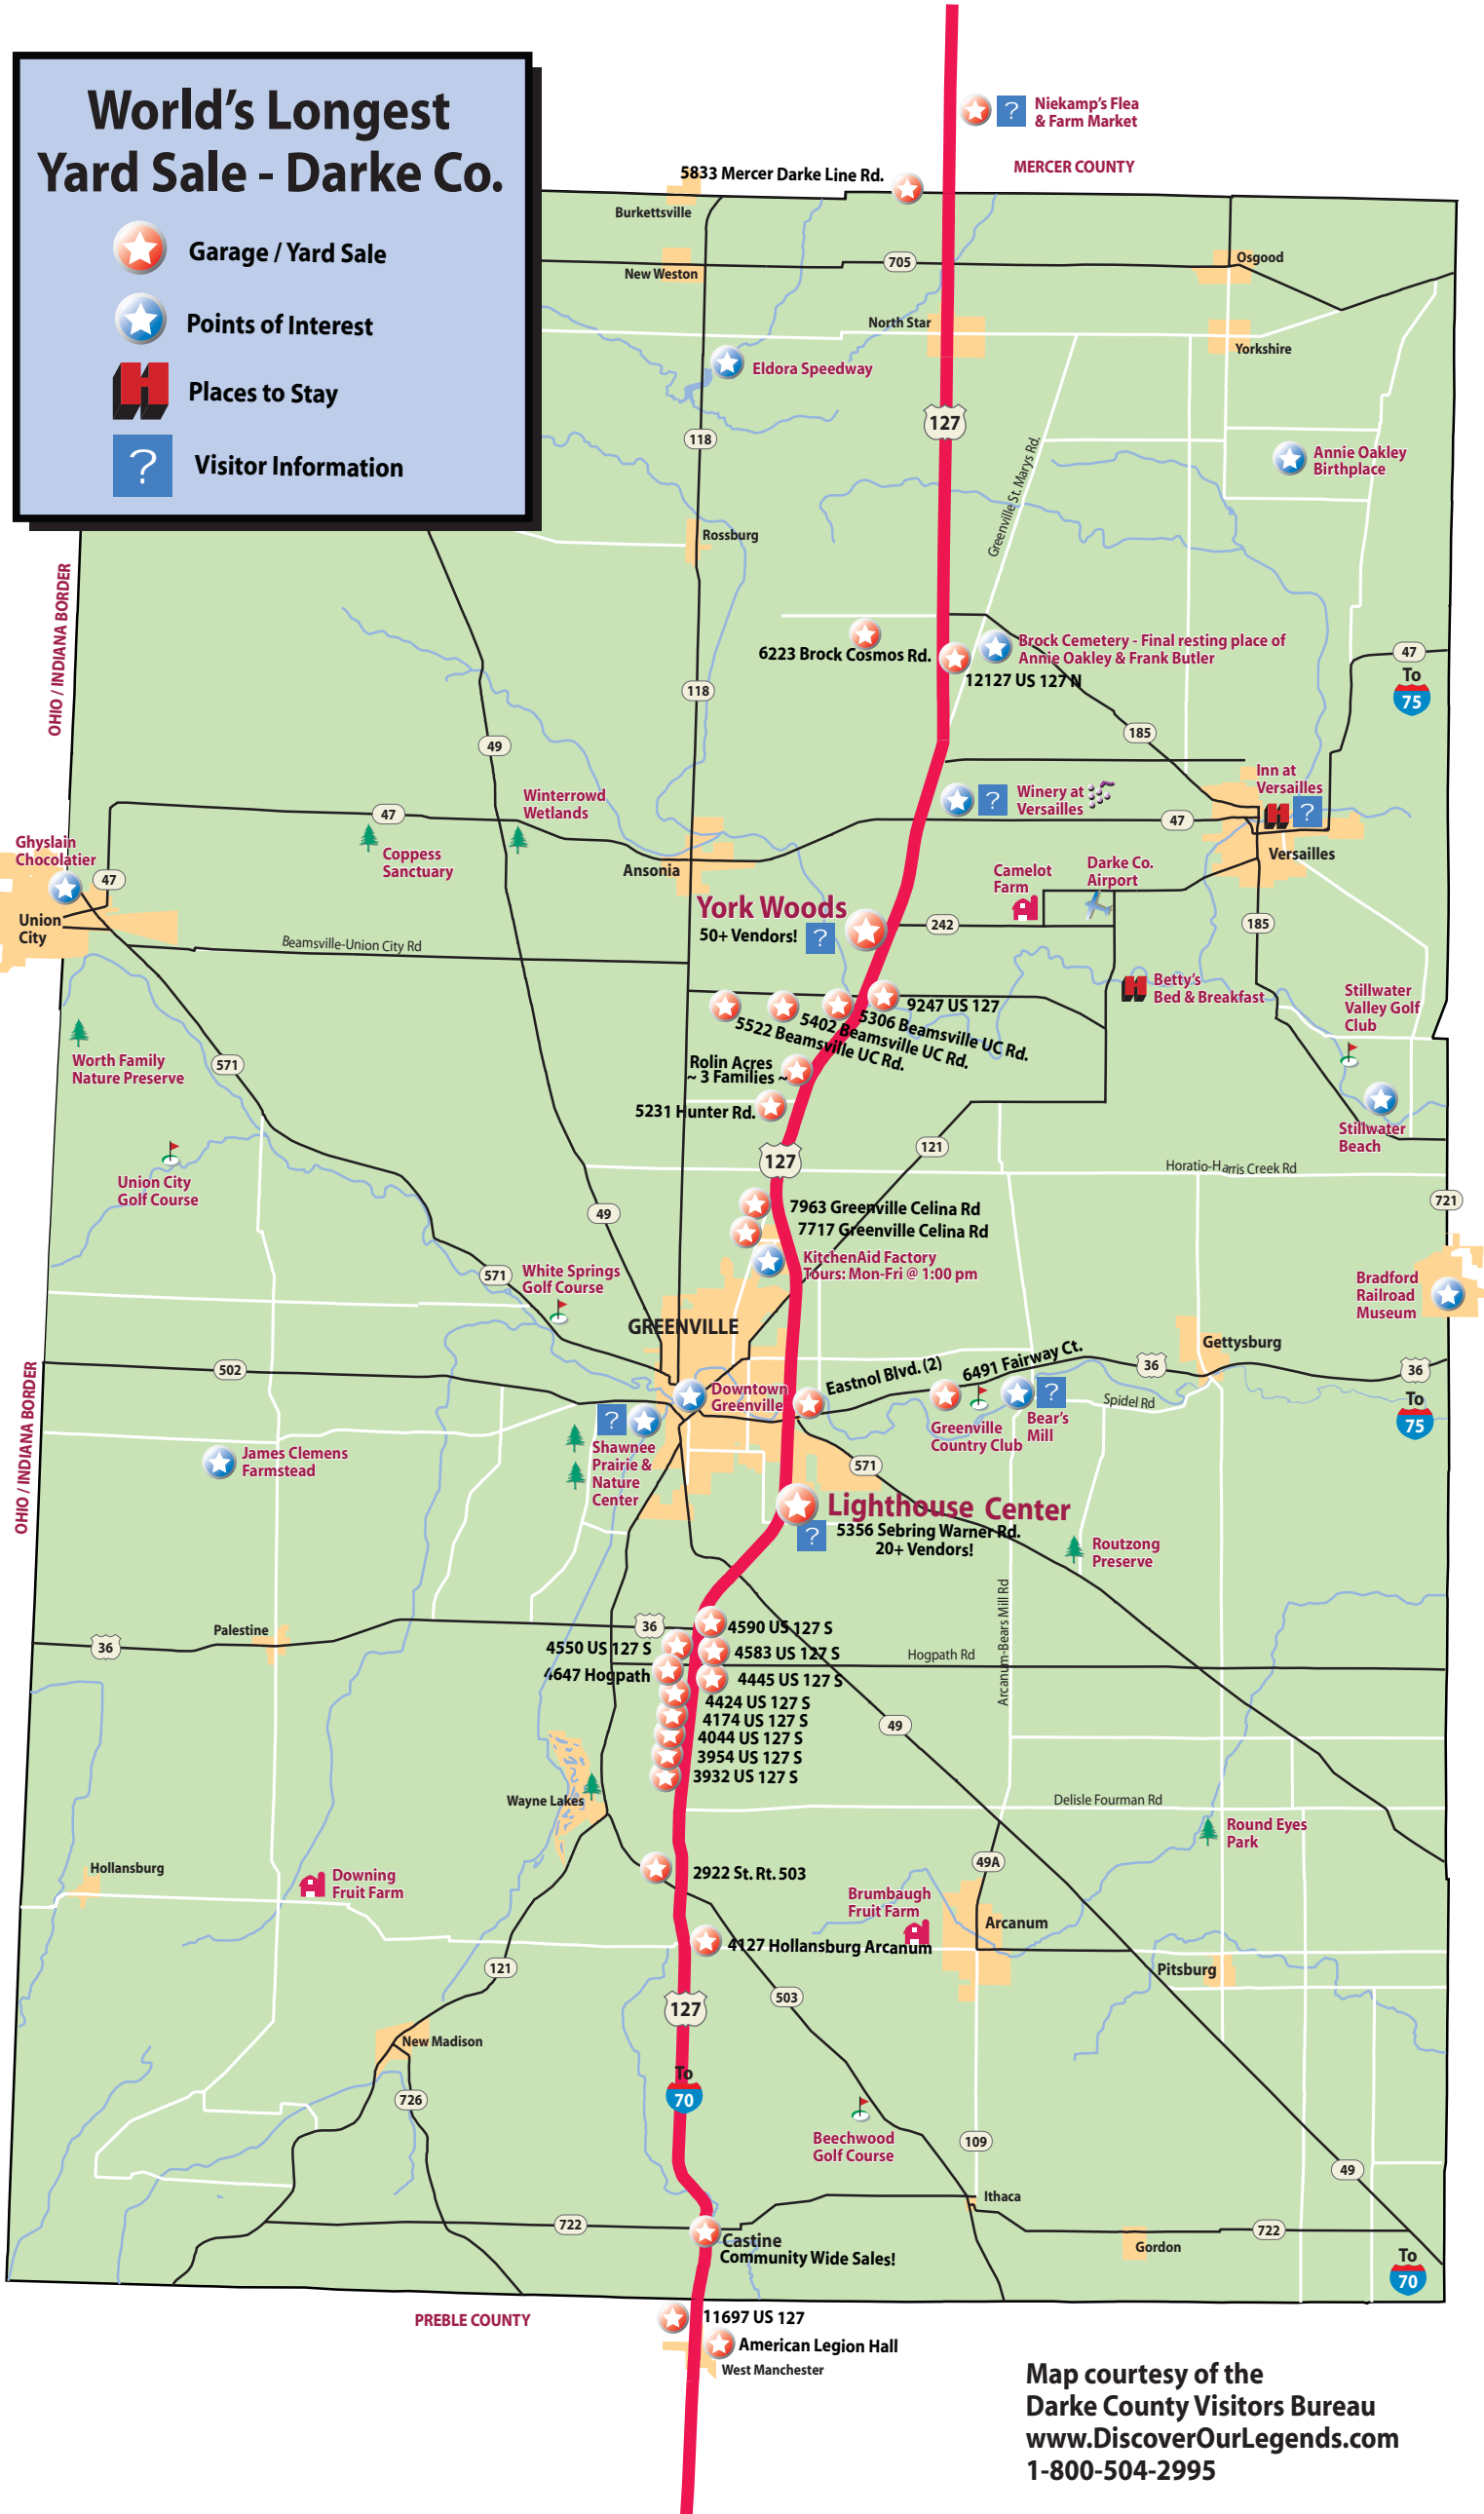

# World's Longest Yard Sale - Darke Co.

 Garage / Yard Sale

 Points of Interest

 Places to Stay

 Visitor Information

Map courtesy of the Darke County Visitors Bureau  
[www.DiscoverOurLegends.com](http://www.DiscoverOurLegends.com)  
 1-800-504-2995